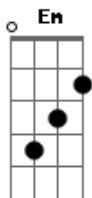

© ukulele-chords.com