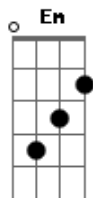

© ukulele-chords.com