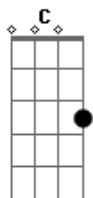

© ukulele-chords.com