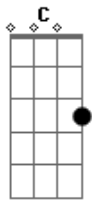

© ukulele-chords.com