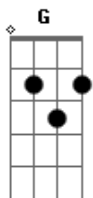

Bethel Music - Spirit Move

Tom: G

Verse 1

G
I feel it in my bones, You're about to move
C
I feel it in the wind, You're about to ride in
G
You said that You would pour Your spirit out
C
You said that You would fall on sons and daughters

Pre-Chorus

C G
So let the rain come drench us in love
C D
Let Your glory rush in like a flood

Chorus

C D
We are fixed on this one thing
C D
To know Your goodness and see Your glory
C D
We're transformed by this one thing
C D
To know Your presence and see Your beauty

Verse 2

G
I can see it now, Your kingdom come
C
I can hear it now, the sounds of heaven
G
You said that if we ask, we'll receive
C

So we are asking for the greater measure

Pre-Chorus

C G
So let the rain come drench us in love
C D
Let Your power rush in like a flood

Chorus

C D
We are fixed on this one thing
C D
To know Your goodness and see Your glory
C D
We're transformed by this one thing
C D
To know Your presence and see Your beauty

Bridge

C D
So come and blow on through
Em D
Spirit move, we're ready for You
C D
To come and blow on through
Em D
Come and do what only You can do

Chorus

C D
We are fixed on this one thing
C D
To know Your goodness and see Your glory
C D
We're transformed by this one thing
C D
To know Your presence and see Your beauty

Acordes

© ukulele-chords.com