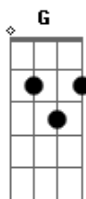

© ukulele-chords.com