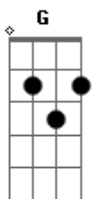

# Bethel Music - Living Hope

Tom: D  
Intro: D D D D

How great the chasm that lay between us  
How high the mountain I could not climb  
In desperation I turned to heaven  
And spoke your name into the night  
Then through the darkness your loving kindness  
Tore through the shadows of my soul  
The work is finished the end is written  
Jesus Christ my Living Hope

( G )

Who could imagine so great a mercy  
What heart could fathom such boundless grace  
The God of Ages stepped down from Glory  
To wear my sin and bear my shame  
The cross has spoken I am forgiven

The King of Kings calls me His own  
Beautiful Savior I'm yours forever  
Jesus Christ my Living Hope  
Hallelujah praise the One who set me free  
Hallelujah death has lost its grip on me  
You have broken every chain there's salvation in your Name  
Jesus Christ my Living Hope

Then came the morning that sealed the promise  
Your buried body began to breathe  
Out of the silence the Roaring Lion  
Declared the grave has no claim on me

Hallelujah praise the One who set me free  
Hallelujah death has lost its grip on me  
You have broken every chain there's salvation in your Name  
Jesus Christ my Living Hope