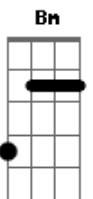

# Bethel Music - Living Hope

Tom: D  
Intro: D D D D

How great the chasm that lay between us  
How high the mountain I could not climb  
In desperation I turned to heaven  
And spoke your name into the night  
Then through the darkness your loving kindness  
Tore through the shadows of my soul  
The work is finished the end is written  
Jesus Christ my Living Hope

Then came the morning that sealed the promise  
Your buried body began to breathe  
Out of the silence the Roaring Lion  
Declared the grave has no claim on me

Hallelujah praise the One who set me free  
Hallelujah death has lost its grip on me  
You have broken every chain there's salvation in your Name  
Jesus Christ my Living Hope