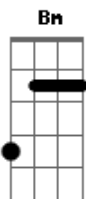

© ukulele-chords.com