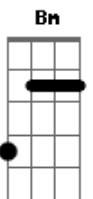

© ukulele-chords.com