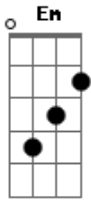

© ukulele-chords.com