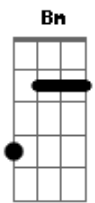

© ukulele-chords.com