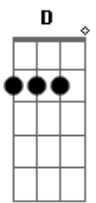

Bethel Music - Endless Alleluia

tom:

Intro: G A Bm G

In the morning when I rise to meet You

In the morning when I lift my eyes

You're the only One I wanna cling to

You're the first thought on my mind

Let our voices rise

All creation cries

Singing out an endless alleluia

From this moment on

Join with Heaven's song

Singing out an endless alleluia!

In the moments where You go unnoticed

In the ordinary day to day

Countless miracles of life around us

Point like arrows to Your name

Let our voices rise

All creation cries

Singing out an endless alleluia

From this moment on

Join with Heaven's song

Singing out an endless alleluia!

[Solo] G A Bm D

G A Bm D

Only a moment to live this life

Like shooting stars burning up the night

Till Heaven's opened and we arrive

In Your presence, Lord

In Your presence, Lord

Let our voices rise

All creation cries

Singing out an endless alleluia

From this moment on

Join with Heaven's song

Singing out an endless alleluia!

(G A Bm D)
(G A Bm D)

There's nothing better

There's nothing better

There's nothing better

Than this right now... now-ow-ow

There's nothing better

There's nothing better

There's nothing better

Than this right now... now-ow-ow

In the evening when I lay my head down

In the evening when I close my eyes

You're still the only One I wanna cling to

You're the last thought on my mind

Acordes

© ukulele-chords.com