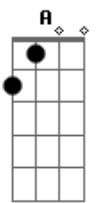

© ukulele-chords.com