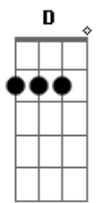

Bethel Music - Endless Alleluia

tom:

Intro: G A Bm G

In the morning when I rise to meet You

In the morning when I lift my eyes

You're the only One I wanna cling to

You're the first thought on my mind

Let our voices rise

Than this right now... now-ow-ow

There's nothing better

There's nothing better

There's nothing better

Than this right now... now-ow-ow

In the evening when I lay my head down

In the evening when I close my eyes

You're still the only One I wanna cling to

You're the last thought on my mind

Acordes

© ukulele-chords.com

© ukulele-chords.com

© ukulele-chords.com

© ukulele-chords.com