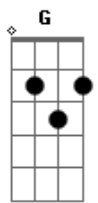

Bethel Music - Endless Alleluia

tom:

Intro: G A Bm G

In the morning when I rise to meet You

In the morning when I lift my eyes

You're the only One I wanna cling to

You're the first thought on my mind

Let our voices rise

Than this right now... now-ow-ow

There's nothing better

There's nothing better

There's nothing better

Than this right now... now-ow-ow

In the evening when I lay my head down

In the evening when I close my eyes

You're still the only One I wanna cling to

You're the last thought on my mind

Acordes

© ukulele-chords.com

© ukulele-chords.com

© ukulele-chords.com

© ukulele-chords.com