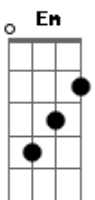

© ukulele-chords.com