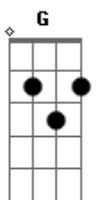

© ukulele-chords.com