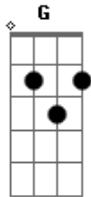

Bethel Music - Come Out Of That Grave (Resurrection Power)

tom:
 C
 There's a sling in my voice
 G F C
 And a stone in my praise
 F C G
 Pushing back when the darkest weapons form
 F C
 There's a power on my lips
 G Am
 Even death can't defy
 F C G
 When the name of our God is lifted high

F C
 ?Cause there is resurrection power
 G Am
 When we sing the name of Jesus
 F C
 Resurrection power
 G
 When we raise a mighty sound
 F C
 So come on let the praise get loud
 G Am
 Make that empty grave resound

Acordes

© ukulele-chords.com

© ukulele-chords.com

© ukulele-chords.com

© ukulele-chords.com

F C
 ?Cause there is resurrection power
 G
 In His name
 F C
 There are days I have seen
 G Am
 Filled with heartache and loss
 F C G
 That have buried my heart beneath the weight
 F C
 But every time His praise breaks out
 G Am
 Dead things rise up from the ground
 F C G
 I won't leave my song inside that empty grave
 Am F
 Dead man come out of that grave
 C G
 Come out of that grave when we sing
 Am F
 Captives let go of those chains
 C G
 Let go of those chains when we praise