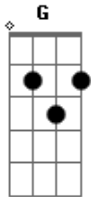

Bethel Music - Come Out Of That Grave (Resurrection Power)

tom:
 C
 There's a sling in my voice
 G F C
 And a stone in my praise
 F C G
 Pushing back when the darkest weapons form
 F C
 There's a power on my lips
 G Am
 Even death can't defy
 F C G
 When the name of our God is lifted high

F C
 ?Cause there is resurrection power
 G Am
 When we sing the name of Jesus
 F C
 Resurrection power
 G
 When we raise a mighty sound
 F C
 So come on let the praise get loud
 G Am
 Make that empty grave resound

Acordes

© ukulele-chords.com

© ukulele-chords.com

© ukulele-chords.com

© ukulele-chords.com

F C
 ?Cause there is resurrection power
 G
 In His name
 F C
 There are days I have seen
 G Am
 Filled with heartache and loss
 F C G
 That have buried my heart beneath the weight
 F C
 But every time His praise breaks out
 G Am
 Dead things rise up from the ground
 F C G
 I won't leave my song inside that empty grave