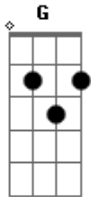

# Bethel Music - Come Out Of That Grave (Resurrection Power)

tom:  
 C  
 There's a sling in my voice  
 G F C  
 And a stone in my praise  
 F C G  
 Pushing back when the darkest weapons form  
 F C  
 There's a power on my lips  
 G Am  
 Even death can't defy  
 F C G  
 When the name of our God is lifted high

F C  
 ?Cause there is resurrection power  
 G Am  
 When we sing the name of Jesus  
 F C  
 Resurrection power  
 G  
 When we raise a mighty sound  
 F C  
 So come on let the praise get loud  
 G Am  
 Make that empty grave resound

## Acordes

© ukulele-chords.com

© ukulele-chords.com

© ukulele-chords.com

© ukulele-chords.com

F C  
 ?Cause there is resurrection power  
 G  
 In His name  
 F C  
 There are days I have seen  
 G Am  
 Filled with heartache and loss  
 F C G  
 That have buried my heart beneath the weight  
 F C  
 But every time His praise breaks out  
 G Am  
 Dead things rise up from the ground  
 F C G  
 I won't leave my song inside that empty grave  
 Am F  
 Dead man come out of that grave  
 C G  
 Come out of that grave when we sing  
 Am F  
 Captives let go of those chains  
 C G  
 Let go of those chains when we praise