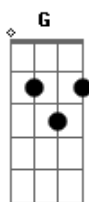

© ukulele-chords.com