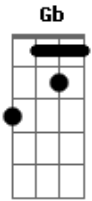

© ukulele-chords.com