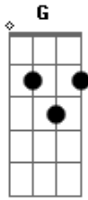

© ukulele-chords.com