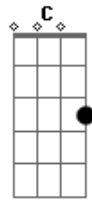

© ukulele-chords.com