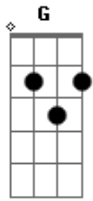

Bethel Church - Take Courage

Tom: G

Verse 1:

G Slow Down take time D Breath in he said
Em C
He'll reveal what's to come

Verse 2:

G The thoughts in his mind D Always higher than mine
Em C
He'll reveal all to come

Chorus:

Em Take courage my heart D Stay steadfast my soul
G G
He's in the waiting He's in the waiting
Em D
Hold onto your hope As your triumph unfolds
C D

He's never failing He's never failing

Verse 3:

G Sing praise my soul D Find strength in joy
Em C
Let his words lead you on

Verse 4:

G Do not forget D His great faithfulness
Em C
He'll finish all he's begun

Bridge:

C Em G
(And) You who hold the stars
C Em G
Who call them each by name
C Em G D
Will surely keep your promise to me
C D G
That I will rise in your victory

Acordes

© ukulele-chords.com