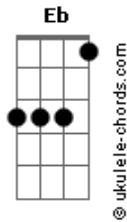

Bethel Church - No Longer Slaves

Tom: **Bb**
Intro: **Gm F Bb Eb**

Verso 1:

Bb
You unravel me, with a melody
Eb F Bb
You surround me with a song
Bb
Of deliverance, from my enemies
Eb F Bb
Till all my fears are gone

Refrão:

Eb F Bb
I'm no longer a slave to fear
Gm F Bb
I am a child of God

Verso 2:

Acordes

Bb
From my mothers womb
Dm
You have chosen me
Eb F Bb
Love has called my name
Bb Bb Dm
I've been born again, into your family
Eb F Bb
Your blood flows through my veins

Interludio: **Gm F Bb Eb**

Gm F Bb Eb
You split the sea, So I could walk right through it
Gm F Bb Eb
All my fears were drowned in perfect love
Gm F Bb Eb
You rescued me, So I could stand and sing
Gm F Bb Eb
I am child of God