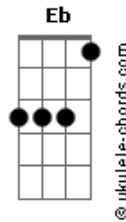

Bethel Church - No Longer Slaves

Tom: **Bb**
Intro: **Gm F Bb Eb**

Verso 1:

Bb
You unravel me, with a melody
Eb F Bb
You surround me with a song
Bb
Of deliverance, from my enemies
Eb F Bb
Till all my fears are gone

Refrão:

Eb F Bb
I'm no longer a slave to fear
Gm F Bb
I am a child of God

Verso 2:

Acordes

Bb
From my mothers womb
Dm
You have chosen me
Eb F Bb
Love has called my name
Bb Bb Dm
I've been born again, into your family
Eb F Bb
Your blood flows through my veins

Interludio: **Gm F Bb Eb**

Gm F Bb Eb
You split the sea, So I could walk right through it
Gm F Bb Eb
All my fears were drowned in perfect love
Gm F Bb Eb
You rescued me, So I could stand and sing
Gm F Bb Eb
I am child of God