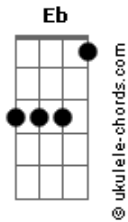

Bethel Church - No Longer Slaves

Tom: **Bb**
Intro: **Gm F Bb Eb**

Verso 1:

Bb
You unravel me, with a melody
Eb F Bb
You surround me with a song
Bb
Of deliverance, from my enemies
Eb F Bb
Till all my fears are gone

Refrão:

Eb F Bb
I'm no longer a slave to fear
Gm F Bb
I am a child of God

Verso 2:

Acordes

Bb
From my mothers womb
Dm
You have chosen me
Eb F Bb
Love has called my name
Bb Bb Dm
I've been born again, into your family
Eb F Bb
Your blood flows through my veins

Interludio: **Gm F Bb Eb**

Gm F Bb Eb
You split the sea, So I could walk right through it
Gm F Bb Eb
All my fears were drowned in perfect love
Gm F Bb Eb
You rescued me, So I could stand and sing
Gm F Bb Eb
I am child of God