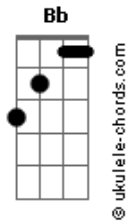

Bethel Church - No Longer Slaves

Tom: **Bb**
Intro: **Gm F Bb Eb**

Verso 1:

Bb
You unravel me, with a melody
Eb F Bb
You surround me with a song
Bb
Of deliverance, from my enemies
Eb F Bb
Till all my fears are gone

Refrão:

Eb F Bb
I'm no longer a slave to fear
Gm F Bb
I am a child of God

Verso 2:

Acordes

Bb
From my mothers womb
Dm
You have chosen me
Eb F Bb
Love has called my name
Bb Bb Dm
I've been born again, into your family
Eb F Bb
Your blood flows through my veins

Interludio: **Gm F Bb Eb**

Gm F Bb Eb
You split the sea, So I could walk right through it
Gm F Bb Eb
All my fears were drowned in perfect love
Gm F Bb Eb
You rescued me, So I could stand and sing
Gm F Bb Eb
I am child of God