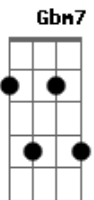

Bethel Church - I've Found a Love (Love Came Down)

Tom: A

Verso 1:

When I call on Your name You answer
 When I fall You are there by my side
 You delivered me out of darkness
 Now I stand in the hope of new life.

Pré-Refrão:

By grace I'm free
 You've rescued me

All I am is Yours

Refrão:

I've found a love greater than life itself
 I've found a hope stronger and nothing compares
 I once was lost now I'm alive in You

Verso 2:

You're my God and my firm foundation
 It is You whom I'll trust at all times
 I give glory and praise, adoration
 To my Saviour who's seated on high

Acordes

© ukulele-chords.com

© ukulele-chords.com