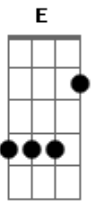

© ukulele-chords.com

© ukulele-chords.com