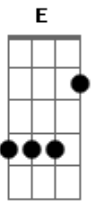

© ukulele-chords.com