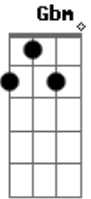

© ukulele-chords.com