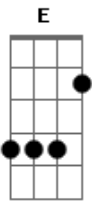

© ukulele-chords.com

© ukulele-chords.com