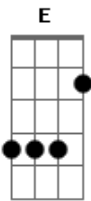

© ukulele-chords.com

© ukulele-chords.com