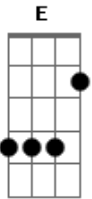

© ukulele-chords.com

© ukulele-chords.com