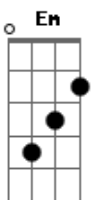

Bethel Church - Forever and a Day

Tom: D

^G I was afraid ^A Your love set me free ^{Bm}
^A I was in debt You paid the price for me ^G
^A I was hurt You took away my pain ^{Bm}
^A I was alone until You called my name ^G
^A I was broken and You mended me ^{Bm}
^A Before I was You loved me ^G
^A You healed my body and You made me whole ^{Bm}
^A No matter what I do You don't let go ^{Em}
^{Em} I will sing to the King I am the ransomed one ^G ^D ^A

When I go to bed You are near
 When I wake up You are there
 When I play guitar You here
 When I walk in faith You're everywhere
 You catch and save every tear I cry
 You journal everyday all about my life
 Your love for me reaches to the sky
 I am Yours You are mine

I was ashamed,
 You called me beautiful (2x)
 Now I'm yours,
 You called me beautiful (2x)

Acordes

© ukulele-chords.com

© ukulele-chords.com

© ukulele-chords.com

© ukulele-chords.com

© ukulele-chords.com