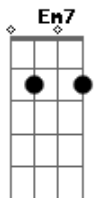

Bethel Church - Draw Near

Tom: Ab

(com acordes na forma de G)
 Capostraste na 1ª casa
 Dedilhado Introdução e Verso da música

C G G C G G
 Draw near to me for I have drawn near to You
 C G G C G G
 Pull on the strings of my heart for I long to respond to You

C Em7 G
 All my love is for You
 C G G
 All my love is Yours

D Em7 G C D
 I have made a place for You here, so come on, come on
 D Em7 G C D
 All things are possible here, so come on, come on
 D Em7 G C D
 I have made a place for You here, so come on, come on
 D Em7 G C D
 All things are possible here, so come on, come on

C G G C G G
 Draw near to me for I have drawn near to You
 C G G C G G
 Pull on the strings of my heart for I long to respond to You

Acordes

© ukulele-chords.com

© ukulele-chords.com

© ukulele-chords.com

© ukulele-chords.com