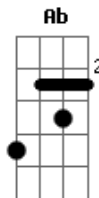

Bethel Church - Draw Near

Tom: Ab

(com acordes na forma de G)
Capostraste na 1ª casa
Dedilhado Introdução e Verso da música

C G G C G G
Draw near to me for I have drawn near to You
C G G C G G
Pull on the strings of my heart for I long to respond to You

REFRÃO:

C Em7 G
All my love is for You
C G G
All my love is Yours

C G G C G G
Draw near to me for I have drawn near to You

C G G C G G
Pull on the strings of my heart for I long to respond to You

REFRÃO:

C Em7 G
All my love is for You
C G G
All my love is Yours

D Em7 G C D
I have made a place for You here, so come on, come on
D Em7 G C D
All things are possible here, so come on, come on
D Em7 G C D
I have made a place for You here, so come on, come on
D Em7 G C D
All things are possible here, so come on, come on

C G G C G G
Draw near to me for I have drawn near to You
C G G C G G
Pull on the strings of my heart for I long to respond to You

Acordes

© ukulele-chords.com