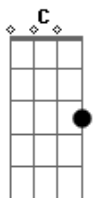

Bethel Church - Draw Near

Tom: Ab

(com acordes na forma de G)
 Capostraste na 1ª casa
 Dedilhado Introdução e Verso da música

C G G C G G
 Draw near to me for I have drawn near to You
 C G G C G G
 Pull on the strings of my heart for I long to respond to You

REFRÃO:

C Em7 G
 All my love is for You
 C G G
 All my love is Yours

C G G C G G
 Draw near to me for I have drawn near to You

C G G C G G
 Pull on the strings of my heart for I long to respond to You

REFRÃO:

C Em7 G
 All my love is for You
 C G G
 All my love is Yours

D Em7 G C D
 I have made a place for You here, so come on, come on
 D Em7 G C D
 All things are possible here, so come on, come on
 D Em7 G C D
 I have made a place for You here, so come on, come on
 D Em7 G C D
 All things are possible here, so come on, come on

C G G C G G
 Draw near to me for I have drawn near to You
 C G G C G G
 Pull on the strings of my heart for I long to respond to You

Acordes

© ukulele-chords.com

© ukulele-chords.com

© ukulele-chords.com

© ukulele-chords.com