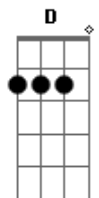

Bethel Church - Draw Near

Tom: Ab

(com acordes na forma de G)
 Capostraste na 1ª casa
 Dedilhado Introdução e Verso da música

C G G C G G
 Draw near to me for I have drawn near to You
 C G G C G G
 Pull on the strings of my heart for I long to respond to You

C Em7 G
 All my love is for You
 C G G
 All my love is Yours

D Em7 G C D
 I have made a place for You here, so come on, come on
 D Em7 G C D
 All things are possible here, so come on, come on
 D Em7 G C D
 I have made a place for You here, so come on, come on
 D Em7 G C D
 All things are possible here, so come on, come on

C G G C G G
 Draw near to me for I have drawn near to You
 C G G C G G
 Pull on the strings of my heart for I long to respond to You

Acordes

© ukulele-chords.com

© ukulele-chords.com

© ukulele-chords.com

© ukulele-chords.com