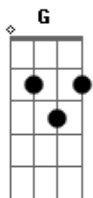

E A
Than to see you walk away, walk away from me, baby

Don't leave me, I don't wanna see you go

[Quarta Parte]

A Bm
'Cause you see, I love you so much

Bm
And I don't wanna watch you leave me

Don't wanna watch you leave me, baby

E A
And another thing is, one more thing is

A
I just don't, I just don't wanna be free

Scared to be by myself

[Quinta Parte]

A
I was just, I was just sitting here thinking

Bm
About your sweet kiss and your, your warm embrace

E A

Hmm, your warm embrace Hmm, yo, yo, warm, warm embrace

[Refrão]

A
When I look down in the glass that I held to my lips

Bm Bb A
And I saw the reflection of the tears rolling down my face

Bm
That's when I knew I love you and I couldn't do without you

E
And I'd rather be a blind girl

A
Baby, baby, baby, baby, baby Baby,baby,babe,no,babe,oh,oh

Bm E A
Oh babe,all day sitting up Sitting up thinking about you

[Solo]

A Bm E A
Bm Bb D Bm E A
Bm E A
Bm D Bm E E Em

Em E
Myself, I don't wanna see you leave Please don't go

E A
Oh, babe, no, babe, oh, babe I'd rather be a blind girl

[Sexta Parte]

A Bm
Something told me that it was over, baby

E A
When I saw you When I saw you and that girl

And y'all was talking

[Sétima Parte]

A Bm
Something deep down in my soul said

Bb A
"Go on, go on and cry, girl"

Bm Em A
When I saw you, when I saw you and that girl

And y'all was walking by

[Oitava Parte]

A Bm
And I'd rather go blind, I'd rather go blind

I'd rather go blind, babe

E
Than to see you walk away, walk away

E Em7 A
Don't walk away 'cause I'd rather go blind

Acordes

© ukulele-chords.com