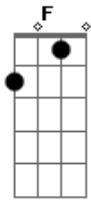

© ukulele-chords.com