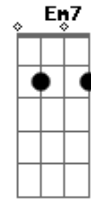

© ukulele-chords.com