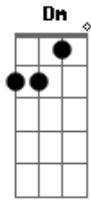

© ukulele-chords.com