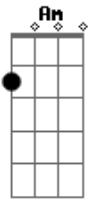

Beth Crowley - Warrior

tom:

Cm (forma dos acordes no tom de Am)

Capostrate na 3ª casa

You fascinated me
 Cloaked in shadows and secrecy
 The beauty of a broken angel

I ventured carefully
 Afraid of what you thought I'd be
 But pretty soon I was entangled

[Chorus]

Teach me how to fight
 I'll show you how to win
 You're my mortal flaw
 And I'm your fatal sin
 Let me feel the sting
 The pain
 The burn
 Under my skin
 Put me to the test
 I'll prove that I'm strong
 Won't let myself believe
 That what we feel is wrong
 Finally see what you knew was inside me all along
 That behind this soft exterior
 Lies a warrior
 Lies a warrior

You take me by the hand
 I'm sure of who I am

Teach me how to fight
 I'll show you how to win
 You're my mortal flaw
 And I'm your fatal sin
 Let me feel the sting

The pain
 The burn
 Under my skin
 Put me to the test
 I'll prove that I'm strong
 Won't let myself believe
 That what we feel is wrong
 Finally see what you knew was inside me all along
 That behind this soft exterior
 Lies a warrior 2x

The pictures come to life
 Waking the dead of night
 Open my eyes

I must be dreaming

Clutch my pillow tight
Em7 F
Brace myself for the fight

Am I've heard that seeing
F G Am
Is believing

Acordes

© ukulele-chords.com