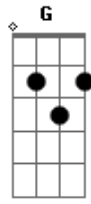

© ukulele-chords.com