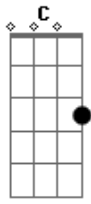

© ukulele-chords.com