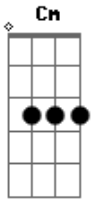

Beth Crowley - Warrior

tom:

Cm (forma dos acordes no tom de Am)

Capostrate na 3ª casa

You fascinated me
 Cloaked in shadows and secrecy
 The beauty of a broken angel

I ventured carefully
 Afraid of what you thought I'd be
 But pretty soon I was entangled

[Chorus]

Teach me how to fight
 I'll show you how to win
 You're my mortal flaw
 And I'm your fatal sin
 Let me feel the sting
 The pain
 The burn
 Under my skin
 Put me to the test
 I'll prove that I'm strong
 Won't let myself believe
 That what we feel is wrong
 Finally see what you knew was inside me all along
 That behind this soft exterior
 Lies a warrior
 Lies a warrior

You take me by the hand
 I'm sure of who I am

Teach me how to fight
 I'll show you how to win
 You're my mortal flaw
 And I'm your fatal sin
 Let me feel the sting

The pain
 The burn
 Under my skin
 Put me to the test
 I'll prove that I'm strong
 Won't let myself believe
 That what we feel is wrong
 Finally see what you knew was inside me all along
 That behind this soft exterior
 Lies a warrior 2x

The pictures come to life
 Waking the dead of night
 Open my eyes

I must be dreaming

Clutch my pillow tight
Em7 F
Brace myself for the fight

Am I've heard that seeing
F G Am
Is believing

Acordes

© ukulele-chords.com