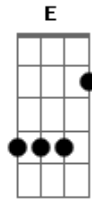

© ukulele-chords.com