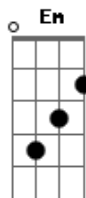

G G Em

And, when I hear my name

Em D

I wish that it was you who's callin' out

D7 G

(Mm-hmm)

G
There she goes

Bm

Like I've never been alone

F

Like I've had it all along

C Eb G

And, every time I go away, I hate that it's a day

Bm

That I never see your face

F

F

Like I've had it all along

C

And, every time I go away, I hate that it's a day

Eb

G

That I never see your face

Bm

Oh, there she goes

Acordes

© ukulele-chords.com

© ukulele-chords.com

© ukulele-chords.com

© ukulele-chords.com

© ukulele-chords.com

© ukulele-chords.com