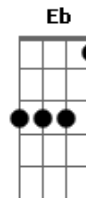

© ukulele-chords.com