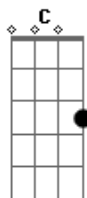

© ukulele-chords.com