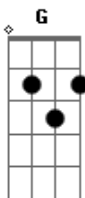

G

And I've been goin' too many days

G C G

And it starts to feel the same, every mornin'

G

And I don't recognize this place

G

Is it me or have I changed?

C Em

They ignore me

C G

And that makes me lonely

G G Em

And, when I hear my name

Em D

I wish that it was you who's callin' out

D7 G

(Mm-hmm)

G
There she goes

Bm

Like I've never been alone

F

Like I've had it all along

C Eb G

And, every time I go away, I hate that it's a day

Bm

That I never see your face

F

I'm lost in outer space

C

And, when I'm lookin' down below

Eb G

Oh, there she goes

G

I been floatin' around, every city in town

Bm
Cars and bars, I can't figure out

F C Eb

Why these crowded rooms feel empty without you

G

Every name, every face

Oh, they all start to fade away

Bm

Into the back of my mind as I lie awake

F

Thinkin' 'bout runnin' back to you

Eb

So I pack my bags, I'm takin' off, I'm comin' home

D

G

There she goes

Bm

Like I've never been alone

F

Like I've had it all along

C

And, every time I go away, I hate that it's a day

Eb

G

That I never see your face

Bm

F

I'm lost in outer space

C

And, when I'm lookin' down below

Eb

G

Oh, there she goes

(Bm F C Eb)

G

Oh, there she goes

Bm

F

Out of the blue, she comes around

C

Eb

G

She turned my whole life upside down

Bm

F

Out of the blue, out of the clouds

C

And I can't stop her now

G

Oh, there she goes

Bm

Like I've never been alone

F

Like I've had it all along

C

Eb

G

And, every time I go away, I hate that it's a day

Bm

That I never see your face

F

I'm lost in outer space

C

And, when I'm lookin' down below

Eb

G

Oh, there she goes

Acordes