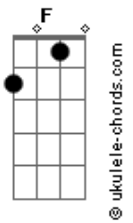

Benson Boone - My Greatest Fear

tom:
Gb (forma dos acordes no tom de **F**)
Capostrate na 1ª casa

C
Got a lot on my mind that keeps me up at night **F**
I'm tossing and turning thinking that my life's going to waste **Am**
Just filling up empty space **G**
C
And if there's a God, I don't know where he's been **F**
We used to talk but haven't spoken since early May **Am**
Guess he ain't in L.A. **G**

[Pré-Refrão]

Dm
But, you're here now
And that makes it better, somehow **F**
Oh, oh-oh, oh-oh

[Refrão]

F **C** **G**
Oh, I'm terrified of the day that I die
I'll lie there all alone, no flowers on my bones **Dm Em F**
Of all the things that I've been afraid to lose **C Dm G**
My greatest fear of all is losing you **Dm Em C**

[Segunda Parte]

C **F**
When I lose my voice? singing all your songs
I get paranoid about the way that you've been holding on **Am**
Lik? you're halfway gone **G**
C **F**
I'm scared to take another picture of you
'Cause I'm scared to have another thing that I can lose, oh, dear **Am**

Acordes

Who am I without you here?

[Pré-Refrão]

Dm
But, you're here now
And that makes it better, somehow **F**
Oh, oh-oh, oh-oh

[Refrão]

F **C** **G**
Oh, I'm terrified of the day that I die
I'll lie there all alone, no flowers on my bones **Dm Em F**
Of all the things that I've been afraid to lose **C Dm G**
My greatest fear of all is losing you **Dm Em F C**

G
Is losing you
My greatest fear of all is losing you **Dm Em F**
Of all the things that I've been afraid to lose **C G**
My greatest fear of all is losing you **Dm Em F**

Is losing you, oh, losing you

Oh, losing you

Oh, losing you

[Solo] **Dm G C G Am**

[Final]

Dm **G**
Don't know how the broken pieces fit together if you're leaving
So, don't go, don't go **C G Am**
I would take your hand if I could reach it **Dm**
Pull you back, but you're already gone - o - o - one **G C G Am G F**
(F)
You're gone, gone, gone