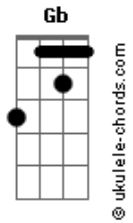

Benson Boone - My Greatest Fear

tom:
Gb (forma dos acordes no tom de **F**)
Capostrate na 1ª casa

C
Got a lot on my mind that keeps me up at night **F**
I'm tossing and turning thinking that my life's going to waste **Am**
Just filling up empty space **G**
C
And if there's a God, I don't know where he's been **F**
We used to talk but haven't spoken since early May **Am**
Guess he ain't in L.A. **G**

[Pré-Refrão]

Dm
But, you're here now
And that makes it better, somehow **F**
Oh, oh-oh, oh-oh

[Refrão]

F **C** **G**
Oh, I'm terrified of the day that I die
I'll lie there all alone, no flowers on my bones **Dm Em F**
Of all the things that I've been afraid to lose **C Dm G**
My greatest fear of all is losing you **Dm Em C**

[Segunda Parte]

C **F**
When I lose my voice? singing all your songs
I get paranoid about the way that you've been holding on **Am**
Lik? you're halfway gone **G**
C **F**
I'm scared to take another picture of you
'Cause I'm scared to have another thing that I can lose, oh, dear **Am**

Acordes

Who am I without you here?

[Pré-Refrão]

Dm
But, you're here now
And that makes it better, somehow **F**
Oh, oh-oh, oh-oh

[Refrão]

F **C** **G**
Oh, I'm terrified of the day that I die
I'll lie there all alone, no flowers on my bones **Dm Em F**
Of all the things that I've been afraid to lose **C Dm G**
My greatest fear of all is losing you **Dm Em F C**

G
Is losing you
My greatest fear of all is losing you **Dm Em F**
Of all the things that I've been afraid to lose **C G**
My greatest fear of all is losing you **Dm Em F**

Is losing you, oh, losing you

Oh, losing you

Oh, losing you

[Solo] **Dm G C G Am**

[Final]

Dm **G**
Don't know how the broken pieces fit together if you're leaving
So, don't go, don't go **C G Am**
I would take your hand if I could reach it **Dm**
Pull you back, but you're already gone - o - o - one **G C G Am G F**
(F)
You're gone, gone, gone