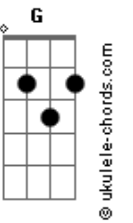

Benson Boone - My Greatest Fear

tom:
Gb (forma dos acordes no tom de **F**)
Capostrate na 1ª casa

C
Got a lot on my mind that keeps me up at night **F**
I'm tossing and turning thinking that my life's going to waste **Am**
Just filling up empty space **G**
C
And if there's a God, I don't know where he's been **F**
We used to talk but haven't spoken since early May **Am**
Guess he ain't in L.A. **G**

[Pré-Refrão]

Dm
But, you're here now
And that makes it better, somehow **F**
Oh, oh-oh, oh-oh

[Refrão]

F **C** **G**
Oh, I'm terrified of the day that I die
I'll lie there all alone, no flowers on my bones **Dm Em F**
Of all the things that I've been afraid to lose **C Dm G**
My greatest fear of all is losing you **Dm Em C**

[Segunda Parte]

C **F**
When I lose my voice? singing all your songs
I get paranoid about the way that you've been holding on **Am**
Lik? you're halfway gone **G**
C **F**
I'm scared to take another picture of you
'Cause I'm scared to have another thing that I can lose, oh, dear **Am**

Acordes

Who am I without you here?

[Pré-Refrão]

Dm
But, you're here now
And that makes it better, somehow **F**
Oh, oh-oh, oh-oh

[Refrão]

F **C** **G**
Oh, I'm terrified of the day that I die
I'll lie there all alone, no flowers on my bones **Dm Em F**
Of all the things that I've been afraid to lose **C Dm G**
My greatest fear of all is losing you **Dm Em F C**

G
Is losing you
My greatest fear of all is losing you **Dm Em F**
Of all the things that I've been afraid to lose **C G**
My greatest fear of all is losing you **Dm Em F**

Is losing you, oh, losing you

Oh, losing you

Oh, losing you

[Solo] **Dm G C G Am**

[Final]

Dm **G**
Don't know how the broken pieces fit together if you're leaving
So, don't go, don't go **C G Am**
I would take your hand if I could reach it **Dm**
Pull you back, but you're already gone - o - o - one **G C G Am G F**
(F)
You're gone, gone, gone