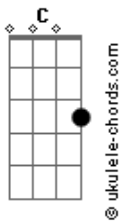

Benson Boone - My Greatest Fear

tom:
Gb (forma dos acordes no tom de **F**)
Capostrate na 1ª casa

C
Got a lot on my mind that keeps me up at night **F**
I'm tossing and turning thinking that my life's going to waste **Am**
Just filling up empty space **G**
C
And if there's a God, I don't know where he's been **F**
We used to talk but haven't spoken since early May **Am**
Guess he ain't in L.A. **G**

[Pré-Refrão]

Dm
But, you're here now
And that makes it better, somehow **F**
Oh, oh-oh, oh-oh

[Refrão]

F **C** **G**
Oh, I'm terrified of the day that I die
I'll lie there all alone, no flowers on my bones **Dm Em F**
Of all the things that I've been afraid to lose **C Dm G**
My greatest fear of all is losing you **Dm Em C**

[Segunda Parte]

C **F**
When I lose my voice? singing all your songs
I get paranoid about the way that you've been holding on **Am**
Lik? you're halfway gone **G**
C **F**
I'm scared to take another picture of you
'Cause I'm scared to have another thing that I can lose, oh, dear **Am**

Acordes

Who am I without you here?

[Pré-Refrão]

Dm
But, you're here now
And that makes it better, somehow **F**
Oh, oh-oh, oh-oh

[Refrão]

F **C** **G**
Oh, I'm terrified of the day that I die
I'll lie there all alone, no flowers on my bones **Dm Em F**
Of all the things that I've been afraid to lose **C Dm G**
My greatest fear of all is losing you **Dm Em F C**

G
Is losing you
My greatest fear of all is losing you **Dm Em F**
Of all the things that I've been afraid to lose **C** **G**
My greatest fear of all is losing you **Dm Em F**

Is losing you, oh, losing you

Oh, losing you

Oh, losing you

[Solo] **Dm G C G Am**

[Final]

Dm **G**
Don't know how the broken pieces fit together if you're leaving
C **G** **Am**
So, don't go, don't go
Dm
I would take your hand if I could reach it
G **C** **G** **Am** **G** **F**
Pull you back, but you're already go-o - o - one
(**F**)
You're gone, gone, gone