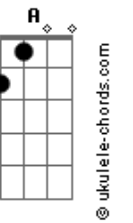

Benson Boone - My Greatest Fear

tom:
Gb (forma dos acordes no tom de **F**)
Capostrate na 1ª casa

C
Got a lot on my mind that keeps me up at night **F**
I'm tossing and turning thinking that my life's going to waste **Am**
Just filling up empty space **G**
C
And if there's a God, I don't know where he's been **F**
We used to talk but haven't spoken since early May **Am**
Guess he ain't in L.A. **G**

[Pré-Refrão]

Dm
But, you're here now
And that makes it better, somehow **F**
Oh, oh-oh, oh-oh

[Refrão]

F **C** **G**
Oh, I'm terrified of the day that I die
I'll lie there all alone, no flowers on my bones **Dm Em F**
Of all the things that I've been afraid to lose **C Dm G**
My greatest fear of all is losing you **Dm Em C**

[Segunda Parte]

C **F**
When I lose my voice? singing all your songs
I get paranoid about the way that you've been holding on **Am**
Lik? you're halfway gone **G**
C **F**
I'm scared to take another picture of you
'Cause I'm scared to have another thing that I can lose, oh, dear **Am**

Acordes

Who am I without you here?

[Pré-Refrão]

Dm
But, you're here now
And that makes it better, somehow **F**
Oh, oh-oh, oh-oh

[Refrão]

F **C** **G**
Oh, I'm terrified of the day that I die
I'll lie there all alone, no flowers on my bones **Dm Em F**
Of all the things that I've been afraid to lose **C Dm G**
My greatest fear of all is losing you **Dm Em F C**

G
Is losing you
My greatest fear of all is losing you **Dm Em F**
Of all the things that I've been afraid to lose **C G**
My greatest fear of all is losing you **Dm Em F**

Is losing you, oh, losing you

Oh, losing you

Oh, losing you

[Solo] **Dm G C G Am**

[Final]

Dm **G**
Don't know how the broken pieces fit together if you're leaving
So, don't go, don't go **C G Am**
I would take your hand if I could reach it **Dm**
Pull you back, but you're already gone - o - o - one **G C G Am G F**
(F)
You're gone, gone, gone