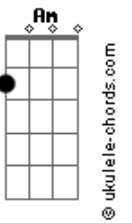

Benson Boone - My Greatest Fear

tom:
Gb (forma dos acordes no tom de **F**)
Capostrate na 1ª casa

C
Got a lot on my mind that keeps me up at night **F**
I'm tossing and turning thinking that my life's going to waste **Am**
Just filling up empty space **G**
C
And if there's a God, I don't know where he's been **F**
We used to talk but haven't spoken since early May **Am**
Guess he ain't in L.A. **G**

[Pré-Refrão]

Dm
But, you're here now
And that makes it better, somehow **F**
Oh, oh-oh, oh-oh

[Refrão]

F **C** **G**
Oh, I'm terrified of the day that I die
I'll lie there all alone, no flowers on my bones **Dm Em F**
Of all the things that I've been afraid to lose **C Dm G**
My greatest fear of all is losing you **Dm Em C**

[Segunda Parte]

C **F**
When I lose my voice? singing all your songs
I get paranoid about the way that you've been holding on **Am**
Lik? you're halfway gone **G**
C **F**
I'm scared to take another picture of you
'Cause I'm scared to have another thing that I can lose, oh, dear **Am**

Acordes

Who am I without you here?

[Pré-Refrão]

Dm
But, you're here now
And that makes it better, somehow **F**
Oh, oh-oh, oh-oh

[Refrão]

F **C** **G**
Oh, I'm terrified of the day that I die
I'll lie there all alone, no flowers on my bones **Dm Em F**
Of all the things that I've been afraid to lose **C Dm G**
My greatest fear of all is losing you **Dm Em F C**

G
Is losing you
My greatest fear of all is losing you **Dm Em F**
Of all the things that I've been afraid to lose **C G**
My greatest fear of all is losing you **Dm Em F**

Is losing you, oh, losing you

Oh, losing you

Oh, losing you

[Solo] **Dm G C G Am**

[Final]

Dm **G**
Don't know how the broken pieces fit together if you're leaving
So, don't go, don't go **C G Am**
I would take your hand if I could reach it **Dm**
Pull you back, but you're already gone - o - o - one **G C G Am G F**
(F)
You're gone, gone, gone