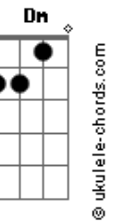

Benson Boone - My Greatest Fear

tom:
Gb (forma dos acordes no tom de **F**)
Capostrate na 1ª casa

C
Got a lot on my mind that keeps me up at night **F**
I'm tossing and turning thinking that my life's going to waste **Am**
Just filling up empty space **G**
C
And if there's a God, I don't know where he's been **F**
We used to talk but haven't spoken since early May **Am**
Guess he ain't in L.A. **G**

[Pré-Refrão]

Dm
But, you're here now
And that makes it better, somehow **F**
Oh, oh-oh, oh-oh

[Refrão]

F **C** **G**
Oh, I'm terrified of the day that I die
I'll lie there all alone, no flowers on my bones **Dm Em F**
Of all the things that I've been afraid to lose **C Dm G**
My greatest fear of all is losing you **Dm Em C**

[Segunda Parte]

C **F**
When I lose my voice? singing all your songs
I get paranoid about the way that you've been holding on **Am**
Lik? you're halfway gone **G**
C **F**
I'm scared to take another picture of you
'Cause I'm scared to have another thing that I can lose, oh, dear **Am**

Acordes

Who am I without you here?

[Pré-Refrão]

Dm
But, you're here now
And that makes it better, somehow **F**
Oh, oh-oh, oh-oh

[Refrão]

F **C** **G**
Oh, I'm terrified of the day that I die
I'll lie there all alone, no flowers on my bones **Dm Em F**
Of all the things that I've been afraid to lose **C Dm G**
My greatest fear of all is losing you **Dm Em F C**

G
Is losing you
My greatest fear of all is losing you **Dm Em F**
Of all the things that I've been afraid to lose **C G**
My greatest fear of all is losing you **Dm Em F**

Is losing you, oh, losing you

Oh, losing you

Oh, losing you

[Solo] **Dm G C G Am**

[Final]

Dm **G**
Don't know how the broken pieces fit together if you're leaving
So, don't go, don't go **C G Am**
I would take your hand if I could reach it **Dm**
Pull you back, but you're already gone - o - o - one **G C G Am G F**
(F)
You're gone, gone, gone