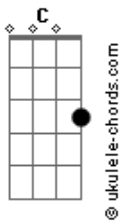

Benson Boone - My Greatest Fear

tom:
Gb (forma dos acordes no tom de **F**)
Capostrate na 1ª casa

C
Got a lot on my mind that keeps me up at night **F**
I'm tossing and turning thinking that my life's going to waste **Am**
Just filling up empty space **G**
C
And if there's a God, I don't know where he's been **F**
We used to talk but haven't spoken since early May **Am**
Guess he ain't in L.A. **G**

[Pré-Refrão]

Dm
But, you're here now
And that makes it better, somehow **F**
Oh, oh-oh, oh-oh

[Refrão]

F **C** **G**
Oh, I'm terrified of the day that I die
I'll lie there all alone, no flowers on my bones **Dm Em F**
Of all the things that I've been afraid to lose **C Dm G**
My greatest fear of all is losing you **Dm Em C**

[Segunda Parte]

C **F**
When I lose my voice? singing all your songs
I get paranoid about the way that you've been holding on **Am**
Lik? you're halfway gone **G**
C **F**
I'm scared to take another picture of you
'Cause I'm scared to have another thing that I can lose, oh, dear **Am**

Acordes

Who am I without you here?

[Pré-Refrão]

Dm
But, you're here now
And that makes it better, somehow **F**
Oh, oh-oh, oh-oh

[Refrão]

F **C** **G**
Oh, I'm terrified of the day that I die
I'll lie there all alone, no flowers on my bones **Dm Em F**
Of all the things that I've been afraid to lose **C Dm G**
My greatest fear of all is losing you **Dm Em F C**

G
Is losing you
My greatest fear of all is losing you **Dm Em F**
Of all the things that I've been afraid to lose **C G**
My greatest fear of all is losing you **Dm Em F**

Is losing you, oh, losing you

Oh, losing you

Oh, losing you

[Solo] **Dm G C G Am**

[Final]

Dm **G**
Don't know how the broken pieces fit together if you're leaving
So, don't go, don't go **C G Am**
I would take your hand if I could reach it **Dm**
Pull you back, but you're already gone - o - o - one **G C G Am G F**
(F)
You're gone, gone, gone