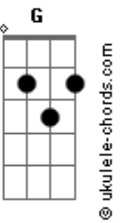

Benson Boone - My Greatest Fear

tom:
Gb (forma dos acordes no tom de **F**)
Capostrate na 1ª casa

C
Got a lot on my mind that keeps me up at night **F**
I'm tossing and turning thinking that my life's going to waste **Am**
Just filling up empty space **G**
C
And if there's a God, I don't know where he's been **F**
We used to talk but haven't spoken since early May **Am**
Guess he ain't in L.A. **G**

[Pré-Refrão]

Dm
But, you're here now
And that makes it better, somehow **F**
Oh, oh-oh, oh-oh

[Refrão]

F **C** **G**
Oh, I'm terrified of the day that I die
I'll lie there all alone, no flowers on my bones **Dm Em F**
Of all the things that I've been afraid to lose **C Dm G**
My greatest fear of all is losing you **Dm Em C**

[Segunda Parte]

C **F**
When I lose my voice? singing all your songs
I get paranoid about the way that you've been holding on **Am**
Lik? you're halfway gone **G**
C **F**
I'm scared to take another picture of you
'Cause I'm scared to have another thing that I can lose, oh, dear **Am**

Acordes

Who am I without you here?

[Pré-Refrão]

Dm
But, you're here now
And that makes it better, somehow **F**
Oh, oh-oh, oh-oh

[Refrão]

F **C** **G**
Oh, I'm terrified of the day that I die
I'll lie there all alone, no flowers on my bones **Dm Em F**
Of all the things that I've been afraid to lose **C Dm G**
My greatest fear of all is losing you **Dm Em F C**

G
Is losing you
My greatest fear of all is losing you **Dm Em F**
Of all the things that I've been afraid to lose **C** **G**
My greatest fear of all is losing you **Dm Em F**

Is losing you, oh, losing you

Oh, losing you

Oh, losing you

[Solo] **Dm G C G Am**

[Final]

Dm **G**
Don't know how the broken pieces fit together if you're leaving
C **G** **Am**
So, don't go, don't go
Dm
I would take your hand if I could reach it
G **C** **G** **Am** **G** **F**
Pull you back, but you're already go-o - o - one
(**F**)
You're gone, gone, gone