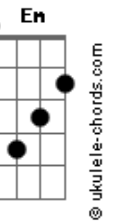

Benson Boone - My Greatest Fear

tom:
Gb (forma dos acordes no tom de **F**)
Capostrate na 1ª casa

C
Got a lot on my mind that keeps me up at night **F**
I'm tossing and turning thinking that my life's going to waste **Am**
Just filling up empty space **G**
C
And if there's a God, I don't know where he's been **F**
We used to talk but haven't spoken since early May **Am**
Guess he ain't in L.A. **G**

[Pré-Refrão]

Dm
But, you're here now
And that makes it better, somehow **F**
Oh, oh-oh, oh-oh

[Refrão]

F **C** **G**
Oh, I'm terrified of the day that I die
I'll lie there all alone, no flowers on my bones **Dm Em F**
Of all the things that I've been afraid to lose **C Dm G**
My greatest fear of all is losing you **Dm Em C**

[Segunda Parte]

C **F**
When I lose my voice? singing all your songs
I get paranoid about the way that you've been holding on **Am**
Lik? you're halfway gone **G**
C **F**
I'm scared to take another picture of you
'Cause I'm scared to have another thing that I can lose, oh, dear **Am**

Acordes

Who am I without you here?

[Pré-Refrão]

Dm
But, you're here now
And that makes it better, somehow **F**
Oh, oh-oh, oh-oh

[Refrão]

F **C** **G**
Oh, I'm terrified of the day that I die
I'll lie there all alone, no flowers on my bones **Dm Em F**
Of all the things that I've been afraid to lose **C Dm G**
My greatest fear of all is losing you **Dm Em F C**

G
Is losing you
My greatest fear of all is losing you **Dm Em F**
Of all the things that I've been afraid to lose **C G**
My greatest fear of all is losing you **Dm Em F**

Is losing you, oh, losing you

Oh, losing you

Oh, losing you

[Solo] **Dm G C G Am**

[Final]

Dm **G**
Don't know how the broken pieces fit together if you're leaving
So, don't go, don't go **C G Am**
I would take your hand if I could reach it **Dm**
Pull you back, but you're already gone - o - o - one **G C G Am G F**
(F)
You're gone, gone, gone