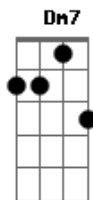

© ukulele-chords.com