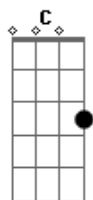

Benson Boone - Death Wish Love

tom:

C

Intro: C
One, two, one, two, three

[Primeira Parte]

C
How could something so delicate also
Am
Be dangerous?

Dm7
Kind of afraid of it, darling, believe
Me

G G
I'm just praying you keep me

F
It's a death wish, love
G Am
Take my heart, I'll let you spill my

Blood
G C
Cut me down again

G
I love you, and I'll love you to death
G F
On and on, and only you can kill me now
G Am
I'll scream your name until my lungs

[Refrão]

F
It's a death wish, love
G Am
Take my heart, I'll let you spill my

Blood
G C
Cut me down again

G
I love you, and I'll love you to death
G F
On and on, and only you can kill me now
G Am
I'll scream your name until my lungs

Giv? out
G C
Pull me down again

G
I love you, and I'll love you to d?ath
G F7M
Love you for as long as I get

[Final]

C

Oh, as long as I get

Acordes

© ukulele-chords.com

© ukulele-chords.com