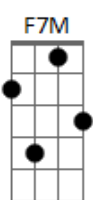

Benson Boone - Death Wish Love

tom:

C

Intro: C
One, two, one, two, three

[Primeira Parte]

C
How could something so delicate also
Am
Be dangerous?

Dm7
Kind of afraid of it, darling, believe
Me

G G
I'm just praying you keep me

F
It's a death wish, love
G Am
Take my heart, I'll let you spill my

Blood
G C
Cut me down again

G
I love you, and I'll love you to death
G F
On and on, and only you can kill me now
G Am
I'll scream your name until my lungs

[Refrão]

F
It's a death wish, love
G Am
Take my heart, I'll let you spill my

Blood
G C
Cut me down again

G
I love you, and I'll love you to death
G F
On and on, and only you can kill me now
G Am
I'll scream your name until my lungs

Giv? out
G C
Pull me down again

G
I love you, and I'll love you to d?ath
G F7M
Love you for as long as I get

[Final]

C

Oh, as long as I get

Acordes

© ukulele-chords.com

© ukulele-chords.com