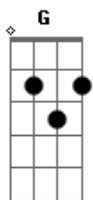

Benson Boone - Death Wish Love

tom:

C

Intro: C
One, two, one, two, three

[Primeira Parte]

C
How could something so delicate also
Am
Be dangerous?

Dm7
Kind of afraid of it, darling, believe
Me

G G
I'm just praying you keep me

F
It's a death wish, love
G Am
Take my heart, I'll let you spill my

Blood
G C
Cut me down again

G
I love you, and I'll love you to death
G F
On and on, and only you can kill me now
G Am
I'll scream your name until my lungs

[Refrão]

F
It's a death wish, love
G Am
Take my heart, I'll let you spill my

Blood
G C
Cut me down again

G
I love you, and I'll love you to death
G F
On and on, and only you can kill me now
G Am
I'll scream your name until my lungs

Giv? out
G C
Pull me down again

G
I love you, and I'll love you to d?ath
G F7M
Love you for as long as I get

[Final]

C

Oh, as long as I get

Acordes

© ukulele-chords.com

© ukulele-chords.com