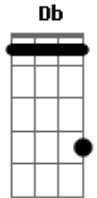

© ukulele-chords.com