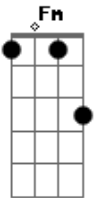

© ukulele-chords.com