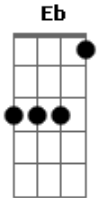

© ukulele-chords.com