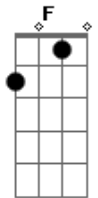

Benjamin Francis Leftwich - 1904

Tom: F

m [Intro] Fm Ab Eb Db
Fm Ab Eb Db
C#7M Ab Db Eb C#7M

Ab Eb C#7M
All of our friends survived
Ab Eb C#7M
When a plane crashed their minds
Ab Eb C#7M
And in 1904 I found
Ab Eb C#7M
Some real, real strength in my ground
Fm Eb C#7M
You look at me with your old, old eyes
Ab C#7M
That you used to
Fm Eb C#7M
Look at god in your old, old way

Ab Eb C#7M Eb
If you lost your way, walk on, walk on, walk on
Ab Eb C#7M
All of our thoughts collide
Ab Eb C#7M
When our hearts smash inside
Ab Eb C#7M
And in that place I saw
Eb Fm Eb C#7M
The cold dark diamond in the cold dark floor
Fm Eb C#7M
You look at me with your old old eyes
Ab C#7M
That you used to
Fm Eb C#7M
Look at your god in your old old way
Eb Fm
Have you lost your way?
Eb C#7M Eb
Lost your way, walk on, walk on, walk on

Acordes

© ukulele-chords.com