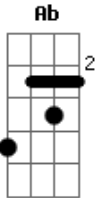

© ukulele-chords.com