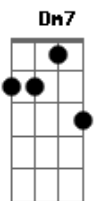

© ukulele-chords.com