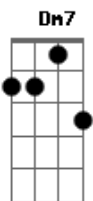

© ukulele-chords.com

© ukulele-chords.com