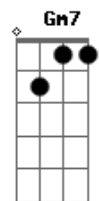

© ukulele-chords.com