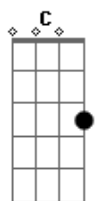

© ukulele-chords.com