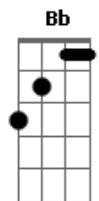

© ukulele-chords.com