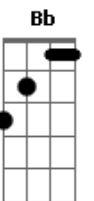

© ukulele-chords.com