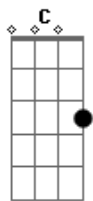

# Ben Platt - Run Away

Tom: F

Intro: F C Dm Am Bb F C

F C Dm  
They met at school, that's how it goes

Am Bb  
Some drinks and then a rose

F C  
Then plans to meet again

F C Dm  
He wrote her poems, songs, and prose

Am Bb  
She knew that he'd propose

F C  
She only wondered when

Dm C F  
One night before they went to bed

Dm Bb  
He kneeled on both knees

Dm C  
And this is what he said:

F Bb  
I may not be wise

C Dm C Bb  
But I won't save the day

Edim7 Bb F C Dm Am Bb F C  
And I won't run away

[Final] F C Dm Am Bb F Edim7 Bb

F