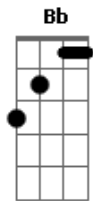

© ukulele-chords.com