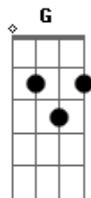

© ukulele-chords.com