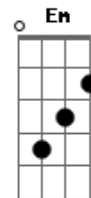

© ukulele-chords.com