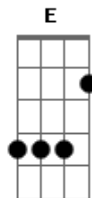

© ukulele-chords.com