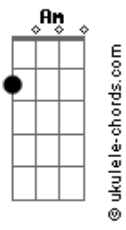

© ukulele-chords.com