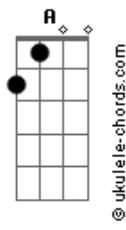

© ukulele-chords.com