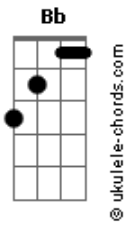

© ukulele-chords.com