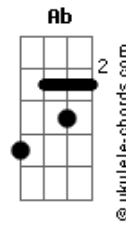

© ukulele-chords.com