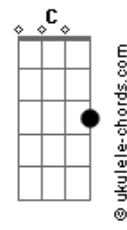

© ukulele-chords.com