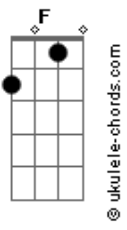

© ukulele-chords.com