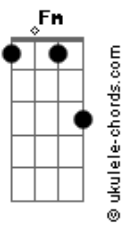

© ukulele-chords.com