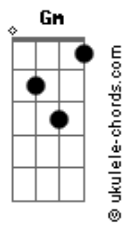

© ukulele-chords.com