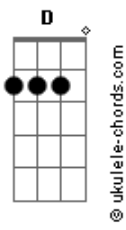

© ukulele-chords.com