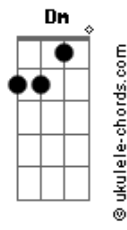

© ukulele-chords.com