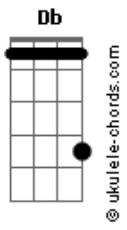

© ukulele-chords.com