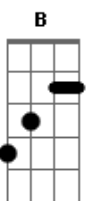

Gbm E A
On the road to where we are
D
I think I might've lost me
D
Somewhere in the city
Gbm E A
But you saw me from the start
D
You see the world that I see
And you don't try to fix me

[Pré-Refrão]

D
Been the life of the party
E Gbm
Done the worst I could do
A
Chasin' love
That was pointless
E7
'Til it pointed me to you
[Refrão]

Bm
All the hearts I ever held
A D
Just held me back
A
I've been bruised and burned
E
But somehow I'm intact
Bm
All the times I thought I might've
A D
Reached the end
A E
I'd do it all again
Bm A D
Everything I did to get to you (everything, everything)
A E
Everything I did to get to you (everything, everything)
Bm A D
Everything I did to get to you (everything, everything)
A E
Whoohoo, ooh (everything, everything)

[Terceira Parte]

Gbm E A
On the road to where we are
D
I think I might've lost me
Somewhere in the city
[Refrão]
Bm
All the hearts I ever held
A D
Just held me back
A
I've been bruised and burned
E
But somehow I'm intact
Bm
All the times I thought I might've
A D
Reached the end
A E
I'd do it all again
Bm A D
Everything I did to get to you (everything, everything)
A E
Everything I did to get to you (everything, everything)
Bm A D
Everything I did for you
I did for you

Acordes

© ukulele-chords.com