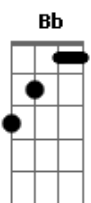

© ukulele-chords.com