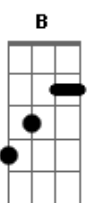

Gbm E A
On the road to where we are
D
I think I might've lost me
D
Somewhere in the city
Gbm E A
But you saw me from the start
D
You see the world that I see
And you don't try to fix me

[Pré-Refrão]

D
Been the life of the party
E Gbm
Done the worst I could do
A
Chasin' love
That was pointless
E7
'Til it pointed me to you
[Refrão]

Bm
All the hearts I ever held
A D
Just held me back
A
I've been bruised and burned
E
But somehow I'm intact
Bm
All the times I thought I might've
A D
Reached the end
A E
I'd do it all again
Bm A D
Everything I did to get to you (everything, everything)
A E
Everything I did to get to you (everything, everything)
Bm A D
Everything I did to get to you (everything, everything)
A E
Whoohoo, ooh (everything, everything)

[Terceira Parte]

Gbm E A
On the road to where we are
D
I think I might've lost me
Somewhere in the city
[Refrão]
Bm
All the hearts I ever held
A D
Just held me back
A
I've been bruised and burned
E
But somehow I'm intact
Bm
All the times I thought I might've
A D
Reached the end
A E
I'd do it all again
Bm A D
Everything I did to get to you (everything, everything)
A E
Everything I did to get to you (everything, everything)
Bm A D
Everything I did for you
I did for you

Acordes

© ukulele-chords.com