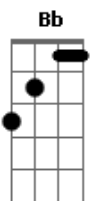

© ukulele-chords.com