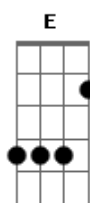

© ukulele-chords.com