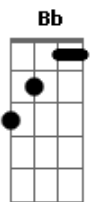

# Ben Howard - Black Flies

tom:

Intro: Ab Cm Bb Ab Cm Ab

[Primeira Parte]

Ab Cm  
Black flies on the windowsill, That we are, That we are

Ab  
That we are to know

Cm  
Winter stole summer's thrill

Ab  
And the river's cracked and cold

Cm  
But can't you see, oh?  
Bb Ab

Maybe you were the ocean, when I was just a stone

[Segunda Parte]

Ab Cm  
Black flies on the windowsill, That we are, That we are

Ab  
That we are to hold

Cm  
Comfort came against my will

## Acordes

© ukulele-chords.com

© ukulele-chords.com

© ukulele-chords.com

© ukulele-chords.com

Cm  
But can't you see, oh?

Bb Ab  
Maybe you were the ocean, when I was just a stone

Cm Bb Ab  
And no man is an island, oh this I know