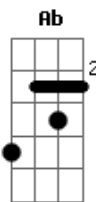

© ukulele-chords.com