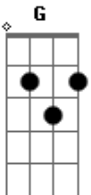

© ukulele-chords.com