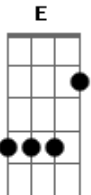

© ukulele-chords.com