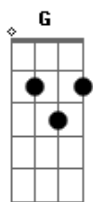

Ben Harper - Show me a Little Shame

Tom: C
Intro: C ...

just before the verse, he plays that:

```
e|-----|
B|-----|
G|-----|
D|-----|
A|---0-2-|
E|-3-----|
```

couplet:

You, you've been looking at me just a little too long,
now I can never look the same
Blindness and kindness, there's no difference in the two

when I can no longer see the good in you
refrain:

So won't you show me a little shame
Won't you show me a little shame

couplet:

Now 'cause I'm, I'm a gentleman, before gentlewomen, so-called
ladies keep

breakin my heart
Show me your house, show me your home, show me how it could
all fall apart

refrain:
So won't you show me a little shame
Won't you show me a little shame
Won't you show me a little shame

bridge:

'Cause now I wake up in the morning more tired than before I
slept

I get through crying and I sat up and before I wept

And I rather be by myself than to have your lonesome company
come to call

refrain:

So won't you show me a little shame

Won't you show me a little shame

Won't you show me a little shame

Acordes

© ukulele-chords.com