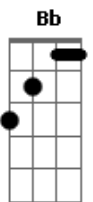

© ukulele-chords.com