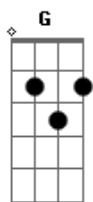

Ben Harper - Show me a Little Shame

Tom: C
Intro: C ...

just before the verse, he plays that:

```
e|-----|
B|-----|
G|-----|
D|-----|
A|---0-2-|
E|-3-----|
```

couplet:

You, you've been looking at me just a little too long,
now I can never look the same
Blindness and kindness, there's no difference in the two
when I can no longer see the good in you

refrain:

So won't you show me a little shame
Won't you show me a little shame

couplet:

Now 'cause I'm, I'm a gentleman, before gentlewomen, so-called
ladies keep

breakin my heart
Show me your house, show me your home, show me how it could
all fall apart

refrain:

So won't you show me a little shame
Won't you show me a little shame
Won't you show me a little shame

bridge:

'Cause now I wake up in the morning more tired than before I
slept

I get through crying and I sat up and before I wept

And I rather be by myself than to have your lonesome company
come to call

refrain:

So won't you show me a little shame

Won't you show me a little shame

Won't you show me a little shame

Acordes

© ukulele-chords.com