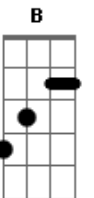

© ukulele-chords.com