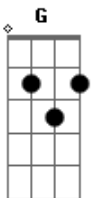

Ben Harper - Not Fire, Not Ice

Tom: **D**

Learn parts **A - E** and then follow the song pattern listed after the TAB.

Tuning : **D G C F A D** Time Signature 3/4

Tempo: 96

Intro: | | | | | | | | | | |

Part A:

Not fire no not

| | | | | | | | | | |

ice.

Song Pattern:

Part **A**

There is not a river wide

Part **B**

Not a mountain high

PART **B**

The mountains may reach past the sky

PART **C**

And wether or not you feel same

PART **A** (play twice)

My love shall never die
My love shall never die

PART **D** (play twice)

But true love is give and take
True love is sacrifice

PART **E**

But there's nothing can keep me from loving you
Not fire no not ice
Not fire no not ice

Acordes

© ukulele-chords.com

© ukulele-chords.com

© ukulele-chords.com

© ukulele-chords.com

© ukulele-chords.com