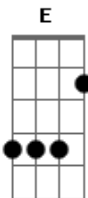

© ukulele-chords.com