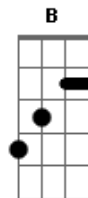

© ukulele-chords.com