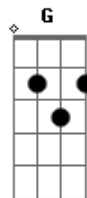

© ukulele-chords.com