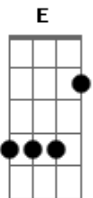

Ben Harper - Not Fire, Not Ice

Tom: **D**

Learn parts **A - E** and then follow the song pattern listed after the TAB.

Tuning : **D G C F A D** Time Signature 3/4

Tempo: 96

Intro: | | | | | | | | | | |

Part A:

Not fire no not

| | | | | | | | | | |

ice.

Song Pattern:

Part **A**

There is not a river wide

Part **B**

Not a mountain high

PART **B**

The mountains may reach past the sky

PART **C**

And wether or not you feel same

PART **A** (play twice)

My love shall never die
My love shall never die

PART **D** (play twice)

But true love is give and take
True love is sacrifice

PART **E**

But there's nothing can keep me from loving you
Not fire no not ice
Not fire no not ice

Acordes

© ukulele-chords.com

© ukulele-chords.com

© ukulele-chords.com

© ukulele-chords.com

© ukulele-chords.com