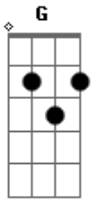

Ben Harper - Indifference

Tom: G

This is Ben's version of Pearl Jam's "Indifference". Ben plays it tuned one step down

Em D D2 G

Em D D2
I will light a match this morning,

Em D D2
So I won't be alone.

Em D D2
Watch as she lies silent,

Em D D2
But soon light will be gone.

Em D D2

Em D D2
Pretend I'm free to roam.

Em D D2
Oh, I will make my way through one more day in hell.

G D D2 Em
How much difference does it make E--22-3--

G D D2 Em
How much difference does it make E--22-3--

I will hold the candle
'Til it burns up my arm
Oh, I'll keep taking punches
Until their will grows tired
Oh, I will stare the sun down
Until my eyes go blind
Yeah, I won't change direction and I won't change my mind

How much difference does it make? ...

I'll swallow poison until I grow immune
I will scream my lungs out 'til it fills this room

How much difference ...

How much difference does it make?

Acordes

© ukulele-chords.com