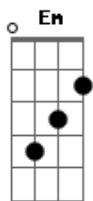

Ben Harper - Indifference

Tom: G

This is Ben's version of Pearl Jam's "Indifference". Ben plays it tuned one step down

Em D D2 G

Em D D2
I will light a match this morning,

Em D D2
So I won't be alone.

Em D D2
Watch as she lies silent,

How much difference does it make? ...

I'll swallow poison until I grow immune
I will scream my lungs out 'til it fills this room

How much difference ...

How much difference does it make?

Acordes

© ukulele-chords.com