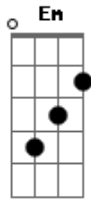

Ben Harper - Indifference

Tom: G

This is Ben's version of Pearl Jam's "Indifference". Ben plays it tuned one step down

Em D D2 G

Em D D2
I will light a match this morning,

Em D D2
So I won't be alone.

Em D D2
Watch as she lies silent,

I will hold the candle
'Til it burns up my arm
Oh, I'll keep taking punches
Until their will grows tired
Oh, I will stare the sun down
Until my eyes go blind
Yeah, I won't change direction and I won't change my mind

How much difference does it make? ...

I'll swallow poison until I grow immune
I will scream my lungs out 'til it fills this room

How much difference ...

How much difference does it make?

Acordes

© ukulele-chords.com