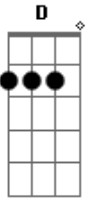

© ukulele-chords.com