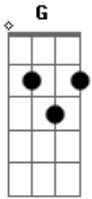

© ukulele-chords.com