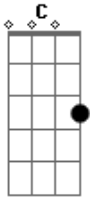

© ukulele-chords.com