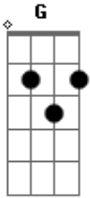

Ben Harper - Fool For A Lonesome Train Intro

Tom: **G**

Tabbed by:
Email:

Tuning: standard

Intro:

i think the verse goes G, D, G, **C**
and the chorus just goes C, **D**

- | / slide up
- | \ slide down
- | h hammer-on
- | p pull-off
- | ~ vibrato
- | harmonic
- | x Mute note

=====

Acordes

© ukulele-chords.com