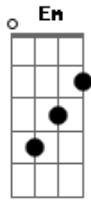

Ben Harper - Fool For A Lonesome Train

Tom: **G**

Transcribed by: Jon Kramer
Standard tuning
Intro:

Verse:

G, D, **Em**
G, D, Em, **A**
G, D, **Em**

Lead to chorus:

F, C, **D**

Chorus:

Bridge:

Em, C, Em, A, C, **D**

Filler after bridge to Chorus:

Acordes

© ukulele-chords.com

© ukulele-chords.com

© ukulele-chords.com

© ukulele-chords.com