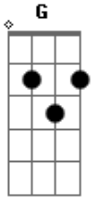

Ben Harper - Fool For A Lonesome Train

Tom: **G**

Transcribed by: Jon Kramer
Standard tuning
Intro:

Verse:

G, D, **Em**
G, D, Em, **A**
G, D, **Em**

Lead to chorus:

F, C, **D**

Chorus:

Bridge:

Em, C, Em, A, C, **D**

Filler after bridge to Chorus:

Acordes

© ukulele-chords.com

© ukulele-chords.com

© ukulele-chords.com

© ukulele-chords.com