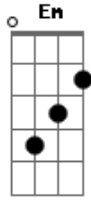

Ben Harper - Fool For A Lonesome Train

Tom: **G**

Transcribed by: Jon Kramer
Standard tuning
Intro:

Verse:

G, D, **Em**
G, D, Em, **A**
G, D, **Em**

Lead to chorus:

F, C, **D**

Chorus:

Bridge:

Em, C, Em, A, C, **D**

Filler after bridge to Chorus:

Acordes

© ukulele-chords.com

© ukulele-chords.com

© ukulele-chords.com

© ukulele-chords.com