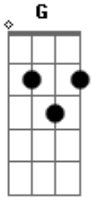

Ben Harper - Fool For A Lonesome Train

Tom: **G**

Transcribed by: Jon Kramer
Standard tuning
Intro:

Verse:

G, D, **Em**
G, D, Em, **A**
G, D, **Em**

Lead to chorus:

F, C, **D**

Chorus:

Bridge:

Em, C, Em, A, C, **D**

Filler after bridge to Chorus:

Acordes

© ukulele-chords.com