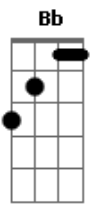

Ben Harper - By My Side

Tom: F

Verse 1

(F Bb C Bb F)

Don't you get ahead of me, and I won't leave you behind,
 If you get unhappy, won't you give me a sign,
 There's no love like a lost love, and no pain like a broken heart,
 There's no love like you and me, and no loss like us apart.

Verse 2

Promises, Promises, only a word
 And when softly spoken, is never heard,
 And a heart is not a stone,
 A hand is fragile, is fragile and alone.

Chorus

(F C Dm Bb (C Dm) Bb)
 (C) Bb F)

By my side, by my side, I want you to be by my side.
 By my side, by my side, I want you to be by my side.

Verse 3

Oh my care for you is from the ground up to the sky
 It's over, under, up above, down below and to the side,
 There's no use in pretending, no use in saving face
 For my love is never ending, and you are my saving grace.

I want you to be by my side

I want you to be by my side

The chords in brackets are passing chords, and I'm not sure about the (C Dm)

Acordes

© ukulele-chords.com

© ukulele-chords.com

© ukulele-chords.com

© ukulele-chords.com