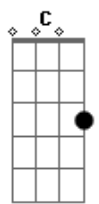

Ben Harper - By My Side

Tom: F

Verse 1

(F Bb C Bb F)

Don't you get ahead of me, and I won't leave you behind,
 If you get unhappy, won't you give me a sign,
 There's no love like a lost love, and no pain like a broken heart,
 There's no love like you and me, and no loss like us apart.

Verse 2

Promises, Promises, only a word
 And when softly spoken, is never heard,
 And a heart is not a stone,
 A hand is fragile, is fragile and alone.

Chorus

(F C Dm Bb (C Dm) Bb)
 (C) Bb F)

By my side, by my side, I want you to be by my side.
 By my side, by my side, I want you to be by my side.

Verse 3

Oh my care for you is from the ground up to the sky
 It's over, under, up above, down below and to the side,
 There's no use in pretending, no use in saving face
 For my love is never ending, and you are my saving grace.

I want you to be by my side

I want you to be by my side

The chords in brackets are passing chords, and I'm not sure about the (C Dm)

Acordes

© ukulele-chords.com

© ukulele-chords.com

© ukulele-chords.com

© ukulele-chords.com