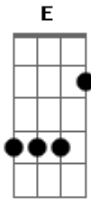

© ukulele-chords.com