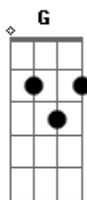

Ben Harper - Beloved One

Tom: G
Intro: C D G D Em C D Em

Couplet:

C D
We have both been here before
G D Em
Knockin' upon love's door
C D Em
Begging for someone to let us in
C D
Knowing this we can agree
G D Em
to keep each other company
C D Em
Never to go down that road again

Refrain:

C G D G C G D
My-y-y-y be-loved one,
C G D
My-y-y-y beloved one
Your eyes shine through me
You are so divine to me
Your heart has a home in mine
We won't have to say a word
With a touch all shall be heard
When I search my hearth it's you I find
My beloved one, my beloved one, my beloved one
(bridge:play the intro twice)
You were meant for me,
I believe you were sent to me
from the dreams trailing to my heart
Hold your body and close to me
You mean most to me
We will keep each other safe from harm
My beloved one, my beloved one, my beloved one

Acordes

© ukulele-chords.com