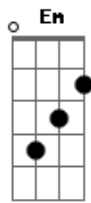

© ukulele-chords.com