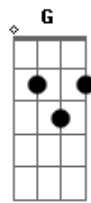

© ukulele-chords.com