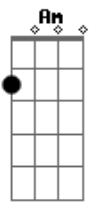

© ukulele-chords.com