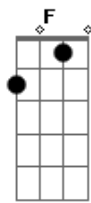

© ukulele-chords.com