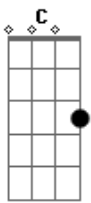

Ben Harper - Another Lonely Day

Tom: C
Intro: and Verse: (C Am Em G)
Fingerpicked--

Chorus: (F Am G)

Verse:
(C Am Em G)
Yes indeed I'm alone again
and here comes emptiness crashing in
it's either love or hate
I can't find in between
cause I've been with witches
and I have been with a queen
Chorus:
(F Am G)
It wouldn't have worked out any way
so now it's just another lonely day
further along we just may
but for now it's just another lonely day

Verse:
(C Am Em G)
Wish there was something
I could say or do
I can resist anything
but temptation from you
but I'd rather walk alone
then chase you around
I'd rather fall myself
then let you drag me down
Chorus:
Verse:
(C Am Em G)
Yesterday seems like a life ago
cause the one I love
today I hardly know
you I held so close in my heart oh dear
grow further from me
with every fallen tear
Chorus:

Acordes

© ukulele-chords.com