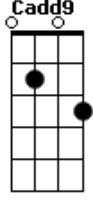

© ukulele-chords.com