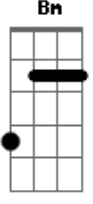

© ukulele-chords.com