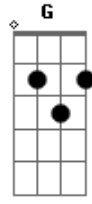

© ukulele-chords.com