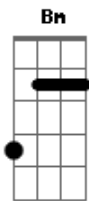

© ukulele-chords.com