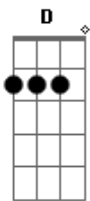

It was the best sex she ever had

I'll send a dress to you, because it's needing badly taken in
But I was so embarrassed that I missed your party
It was me that paid for it eventually
Because you know how much I wanted
To meet your friend the star of stage and local press
The dream of all the bowlie kids that hang around here
And I'm no different from the rest
I'm not too proud to say that I'm okay with
The girl next door who's famous for showing her chest
You're not impressed by me, but it's a funny way for you to tell me
A whisper in a choir stall
The man was talking about you simultaneously
Frankly, I let my heavy eyelids flutter
Because I have been sleeping badly lately
I know you were historical from all the books I've read
But I thought you could be bluffing
And with this chance I've missed I feel remiss
It's days and months before I see you again

Acordes