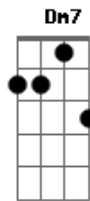

Belle And Sebastian - The Model

Tom: D

I will confess to you because you made me think about the times
She turns the picture on to me and I'll turn over
The picture was a masterpiece of comic timing
But you wouldn't laugh at all
And I wonder what the boy was thinking
The picture was an old collage of something classical
The model with the tragic hair
Because without a doubt he'd given up the fight
The ghost of somebody at his side
I will confess to you, because I didn't think about the message
As I walked down the alleyway it was a Sunday
And all my friends deserted me because she painted me
As the fraud I really was
And if you think you see with just your eyes you're mad
Cause Lisa learned a lot from putting on a blindfold
When she knew she had been bad
She met another blind kid at a fancy dress

It was the best sex she ever had

I'll send a dress to you, because it's needing badly taken in
But I was so embarrassed that I missed your party
It was me that paid for it eventually
Because you know how much I wanted
To meet your friend the star of stage and local press
The dream of all the bowlie kids that hang around here
And I'm no different from the rest
I'm not too proud to say that I'm okay with
The girl next door who's famous for showing her chest
You're not impressed by me, but it's a funny way for you to tell me
A whisper in a choir stall
The man was talking about you simultaneously
Frankly, I let my heavy eyelids flutter
Because I have been sleeping badly lately
I know you were historical from all the books I've read
But I thought you could be bluffing
And with this chance I've missed I feel remiss
It's days and months before I see you again

Acordes

© ukulele-chords.com

© ukulele-chords.com

© ukulele-chords.com

© ukulele-chords.com

© ukulele-chords.com

© ukulele-chords.com

© ukulele-chords.com

© ukulele-chords.com