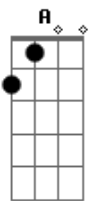

© ukulele-chords.com

© ukulele-chords.com