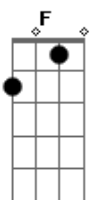

© ukulele-chords.com