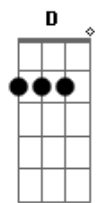

© ukulele-chords.com