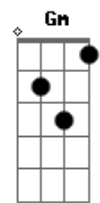

© ukulele-chords.com