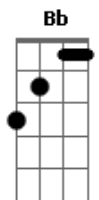

© ukulele-chords.com