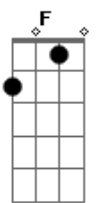

© ukulele-chords.com