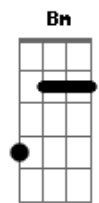

© ukulele-chords.com