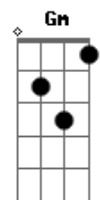

© ukulele-chords.com