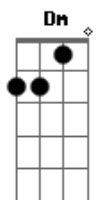

C I got hopes for the future

D And it doesn't need money

Bm And it doesn't need

E Two-faced liars

A One face is smiling

Bm Telling us to be afraid

Dbm E Painting a world of darkness

A But the other face is hidden

Bm And the eyes are looking

Back in time

Dbm E Gazing out on a fading empire

C You're alone in the dark night

Dm Sitting down with your worries

Bb 'Cause your glorious youth got

Gm F Gm F Fucked up

Acordes