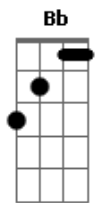

© ukulele-chords.com