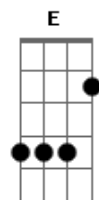

Belle And Sebastian - The Girl Doesn't Get It

tom:

Intro: C F C G F C F C

C Well, the girl doesn't get it

Dm And you can't ever tell her

Bb She will go with whoever

Gm F Gm F Wants her

C It's a myth that they're selling

C I got hopes for the future

D And it doesn't need money

Bm And it doesn't need

E Two-faced liars

A One face is smiling

Bm Telling us to be afraid

Dbm E Painting a world of darkness

A But the other face is hidden

Bm And the eyes are looking

Back in time

Dbm E Gazing out on a fading empire

C You're alone in the dark night

Dm Sitting down with your worries

Bb 'Cause your glorious youth got

Gm F Gm F Fucked up

Acordes

© ukulele-chords.com

C You're a train in the siding

Dm You're a car in a pileup

Bb You should dance till your heart is

Gm F Gm F Joyful

C I don't want to be aloof

D Wear the glasses of untruth

Bm E I just want to become immortal