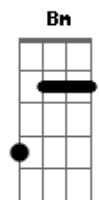

© ukulele-chords.com