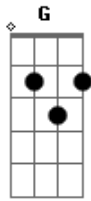

© ukulele-chords.com