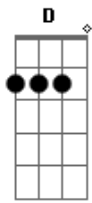

Belle And Sebastian - The Gate

Tom: D

^D
In the hope I'll forget I'll wait
^D ^{Db} ^B
It's a chance I'll take oh yeah
^D ^B ^G
In the hope I'll forget I'll wait
^D ^{Db} ^B
For the time
^D ^B ^G

Same for second verse

^A

There's got to be a better song to sing
^G
Before I hang upon your shoulder
^G ^A
Telling the truth it may be bolder this time
^D ^A
There's got to be a better song to sing
^G
That makes a lonely one less cold oh
^G ^D ^A
Before I hang upon your shoulder and cry
...and so on

Acordes