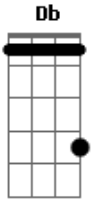

© ukulele-chords.com

© ukulele-chords.com