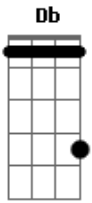

© ukulele-chords.com

© ukulele-chords.com