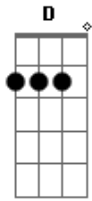

Belle And Sebastian - The Gate

Tom: D

^D
In the hope I'll forget I'll wait
^D ^{Db} ^B
It's a chance I'll take oh yeah
^D ^B ^G
In the hope I'll forget I'll wait
^D ^{Db} ^B
For the time
^D ^B ^G

Same for second verse

^A

There's got to be a better song to sing
^G
Before I hang upon your shoulder
^G ^A
Telling the truth it may be bolder this time
^D ^A
There's got to be a better song to sing
^G
That makes a lonely one less cold oh
^G ^D ^A
Before I hang upon your shoulder and cry
...and so on

Acordes