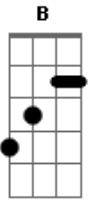

© ukulele-chords.com