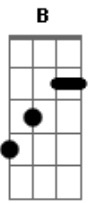

© ukulele-chords.com