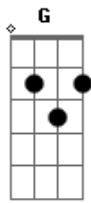

© ukulele-chords.com