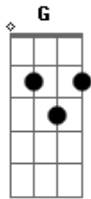

© ukulele-chords.com

© ukulele-chords.com