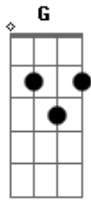

Belle And Sebastian - The Boy Done Wrong Again

Tom: **D**

D
The boy done wrong again
A **G** **D**
Hang your head in shame and cry your life away
D
The boy done wrong again
A **G** **Gbm**
Hang your head in shame and cry your life away
A **D**
Are you ok now?

G **Bm** **Gbm** **Em**

All that I wanted was to sing the saddest songs
Gbm **Em** **G**
And if you would sing along I will be happy now

The woodland spring will put the darkness from your thinking
If this town's your sinking ship
Then you know where to jump

Talking dirty, for a hobby that's all right
So pour another glass of wine
I'll think of England this time

G **Bm** **Gbm** **Em**
All that I wanted was to sing the saddest songs
Gbm **Em**
And if you would sing along
Gbm **Em**
And if you would sing along

Gbm **Em**
And if you'd only sing along
D
I will be happier

Acordes

© ukulele-chords.com

© ukulele-chords.com

© ukulele-chords.com

© ukulele-chords.com

© ukulele-chords.com

© ukulele-chords.com