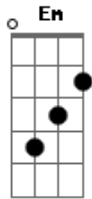

© ukulele-chords.com