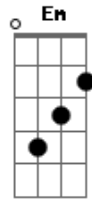

Belle And Sebastian - The Boy Done Wrong Again

Tom: **D**

D
The boy done wrong again
A **G** **D**
Hang your head in shame and cry your life away
D
The boy done wrong again
A **G** **Gbm**
Hang your head in shame and cry your life away
A **D**
Are you ok now?

G **Bm** **Gbm** **Em**

All that I wanted was to sing the saddest songs
Gbm **Em** **G**
And if you would sing along I will be happy now

The woodland spring will put the darkness from your thinking
If this town's your sinking ship
Then you know where to jump

Talking dirty, for a hobby that's all right
So pour another glass of wine
I'll think of England this time

G **Bm** **Gbm** **Em**
All that I wanted was to sing the saddest songs
Gbm **Em**
And if you would sing along
Gbm **Em**
And if you would sing along

Gbm **Em**
And if you'd only sing along
D
I will be happier

Acordes

© ukulele-chords.com

© ukulele-chords.com

© ukulele-chords.com

© ukulele-chords.com

© ukulele-chords.com

© ukulele-chords.com