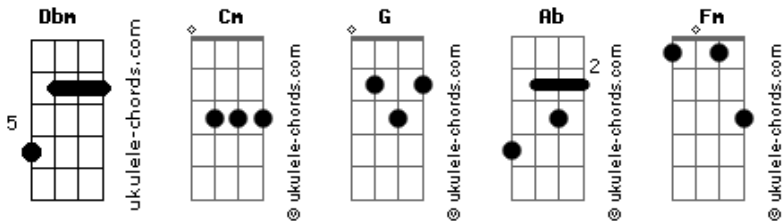

# Bella Poarch - Living Hell

tom:

Dbm (forma dos acordes no tom de Cm )

Capostrate na 1ª casa  
Intro: Cm G Ab Fm

[Primeira Parte]

Cm G  
You know I don't believe in ghosts  
Ab Fm  
Or letting people close, I'm good at letting go  
Cm G  
You kiss my lips until they're colder  
Ab Fm  
Think you're in control, but I should let you know

[Pré-Refrão]

Cm G  
Well, the good guys don't always get the glory  
Ab G  
Can't you see the warning signs?

[Refrão]

Cm G Ab Fm  
I can make your life a livin' hell if I wanted to, wanted to  
Cm G Ab Fm  
Wish this was a love you never felt and you know it's true

Know it's true  
Cm G  
Love me, love me, trust me with that heart of yours  
Ab Fm  
Feels so heavy lyin' on the bedroom floor  
Cm G Ab Fm  
I can make your life a livin' hell if I wanted to, wanted to

## Acordes

[Pré-Refrão]

Cm G  
Well, the good guys don't always get the glory  
Ab G  
Can't you see the warning signs?

[Refrão]

Cm G Ab Fm  
I can make your life a livin' hell if I wanted to, wanted to  
Cm G Ab  
Wish this was a love you never felt and