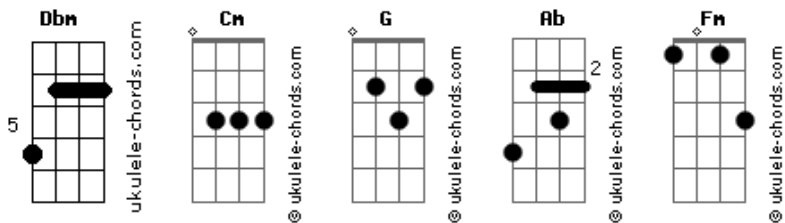

# Bella Poarch - Living Hell

tom:

Dbm (forma dos acordes no tom de Cm )

Capostrate na 1ª casa

Intro: Cm G Ab Fm

[Primeira Parte]

Cm G  
You know I don't believe in ghosts  
Ab Fm  
Or letting people close, I'm good at letting go  
Cm G  
You kiss my lips until they're colder  
Ab Fm  
Think you're in control, but I should let you know

[Pré-Refrão]

Cm G  
Well, the good guys don't always get the glory  
Ab G  
Can't you see the warning signs?

[Refrão]

Cm G Ab Fm  
I can make your life a livin' hell if I wanted to, wanted to  
Cm G Ab Fm  
Wish this was a love you never felt and you know it's true

Know it's true  
Cm G  
Love me, love me, trust me with that heart of yours  
Ab Fm  
Feels so heavy lyin' on the bedroom floor  
Cm G Ab Fm  
I can make your life a livin' hell if I wanted to, wanted to

## Acordes

[Pré-Refrão]

Cm G  
Well, the good guys don't always get the glory  
Ab G  
Can't you see the warning signs?

[Refrão]

Cm G Ab Fm  
I can make your life a livin' hell if I wanted to, wanted to  
Cm G Ab  
Wish this was a love you never felt and