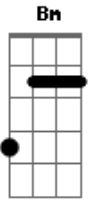

© ukulele-chords.com