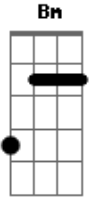

© ukulele-chords.com