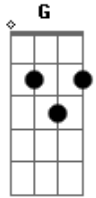

© ukulele-chords.com