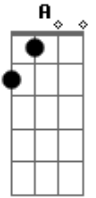

© ukulele-chords.com