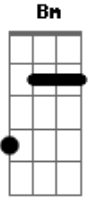

© ukulele-chords.com