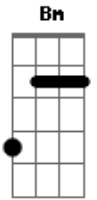

© ukulele-chords.com