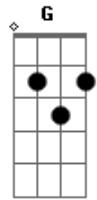

© ukulele-chords.com