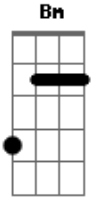

© ukulele-chords.com