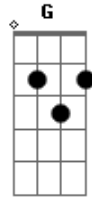

© ukulele-chords.com