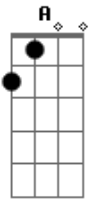

© ukulele-chords.com