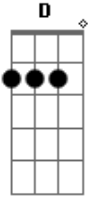

© ukulele-chords.com