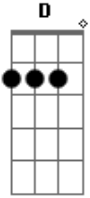

© ukulele-chords.com