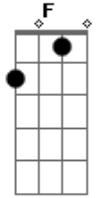

Beirut - Postcards From Italy

Tom: **F**

Bridge:

(acordes na forma do tom **D**)

Capostrate na 3ª casa

Regular tuning, capo on 3rd fret. All chords relative to capo. Second half (repeat over and over):

First half (repeat over and over):

Acordes

© ukulele-chords.com