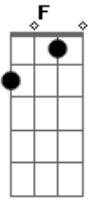

© ukulele-chords.com