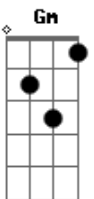

© ukulele-chords.com