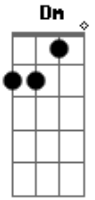

Beirut - Fisher Island Sound

tom:
Dm (forma dos acordes no tom de Cm)
Capotraste na 2ª casa
Intro:

C F
My call in the silence, small town's winter
C F
Your child is tall and asking for more than you
C F
Your sighs, I hear them long and high, no, not today
C F
Your time may pass the edges open, open

[Solo]

Cm F Bb Gm
Alive alone, alive alone
Cm F
And after dawn
Bb Gm
Start to see the shadows, oh-oh-oh

Cm F
Seen my thoughts
Bb Gm
Swinging from the gallows, oh-oh-oh
Cm F Bb Gm
Alive alone, alive alone
Cm F Bb Gm
Alive alone, alive alone

Cm F
And it's been cold
Bb Gm
Despite my heating lantern, oh-oh-oh-oh
Cm F
And I've been called
Bb Gm
Wait to fool the phantom, oh-oh-oh-oh

[Final] Cm F Bb Gm

Cm F Bb Gm
Alive alone, alive alone

Acordes

© ukulele-chords.com