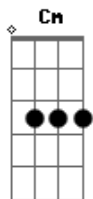

© ukulele-chords.com