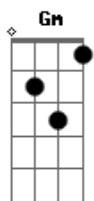

© ukulele-chords.com