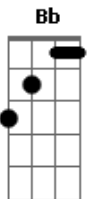

© ukulele-chords.com