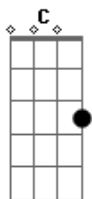

© ukulele-chords.com