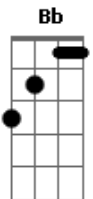

© ukulele-chords.com