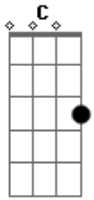

© ukulele-chords.com