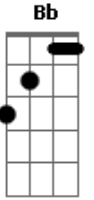

© ukulele-chords.com