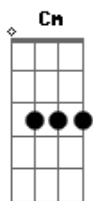

© ukulele-chords.com