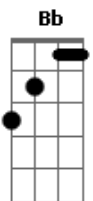

© ukulele-chords.com