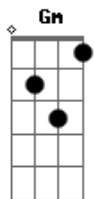

© ukulele-chords.com