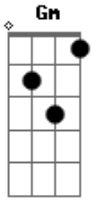

© ukulele-chords.com