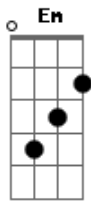

© ukulele-chords.com