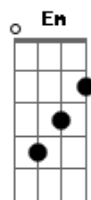

© ukulele-chords.com