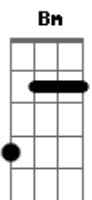

© ukulele-chords.com