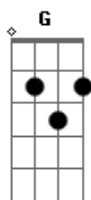

© ukulele-chords.com

© ukulele-chords.com