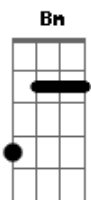

© ukulele-chords.com

© ukulele-chords.com