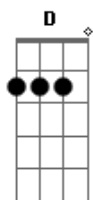

Beirut - Cherbourg

Tom: D

(intro 2x) G G A Bm

G A
And a fall from you is a long way down

Bm
I've found a better way out

G A
And a fall from you is a long way down

Bm
I know a better way out

(refrão 2x)

G
Well it's been a long time since I've seen you smile

A
Gambled away my fright

Bm

Till the morning lights shine

D Em
Sunday morning only fog on the limbs

G D
I called it again what do you know

D Em
And I filled our days with cards and gin

G D
You're alright again, my dear

(D Em G D) (2x)

D Em
I will lead the way, oh, lead the way When I know

G D
And I'll sleep away, oh, sweep away What I don't

D Em
Well sieze the way, oh, sieze the way No, I won't

G D
I will lead the way, oh, lead the day When I know

Acordes

© ukulele-chords.com