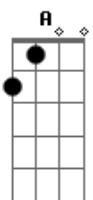

© ukulele-chords.com