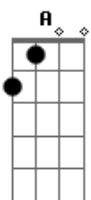

Beirut - Cherbourg

Tom: D

(intro 2x) G G A Bm

G A
And a fall from you is a long way down

Bm
I've found a better way out

G A
And a fall from you is a long way down

Bm
I know a better way out

(refrão 2x)

G
Well it's been a long time since I've seen you smile

A
Gambled away my fright
Bm

Till the morning lights shine

D Em
Sunday morning only fog on the limbs

G D
I called it again what do you know

D Em
And I filled our days with cards and gin

G D
You're alright again, my dear

(D Em G D) (2x)

D Em
I will lead the way, oh, lead the way When I know

G D
And I'll sleep away, oh, sweep away What I don't

D Em
Well sieze the way, oh, sieze the way No, I won't

G D
I will lead the way, oh, lead the day When I know

Acordes

© ukulele-chords.com

© ukulele-chords.com

© ukulele-chords.com

© ukulele-chords.com

© ukulele-chords.com