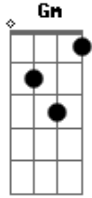

© ukulele-chords.com