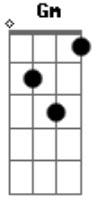

© ukulele-chords.com