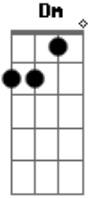

© ukulele-chords.com