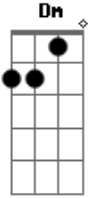

© ukulele-chords.com